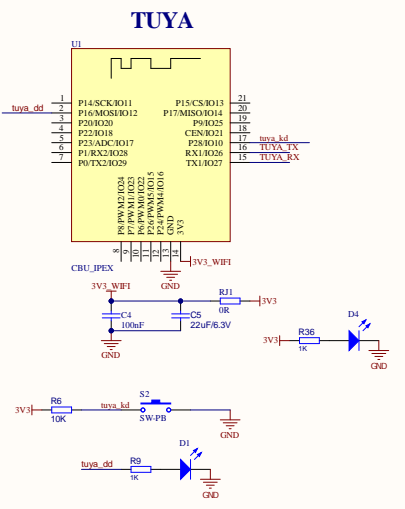

**OZ DETECT**

Title		
Size	Number	Revision
A2		
Date	1/29/2024	Sheet of
File	C:\Users\JKINCONY\ADR-V1.4.SchD	Drawn By: