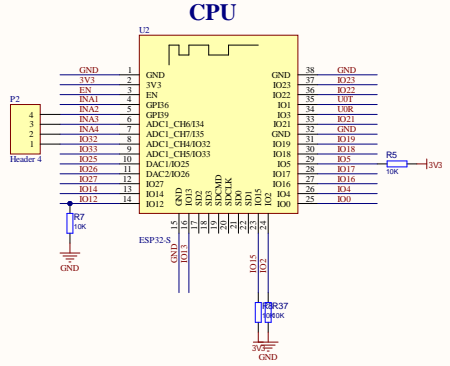

**OZ DETECT**

Title		
Size	Number	Revision
A2		
Date	1/29/2024	Sheet of
File	C:\Users\JKINCONY\ADR-V1.4.SchD	Drawn By: