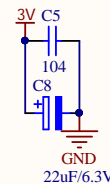

433M RECEIVE

AutoProg

Prog./RST BUTTON

IRD

BEEP

LDO

ESP32

Title		
Size	Number	Revision
A4		
Date:	12/26/2021	Sheet of
File:	G:\UAirV100.SchDoc	Drawn By: