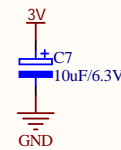

433M RECEIVE

AutoProg

Prog./RST BUTTON

IRD

BEEP

LDO

ESP32

Title		
Size	Number	Revision
A4		
Date:	12/26/2021	Sheet of
File:	G:\UAirV100.SchDoc	Drawn By: