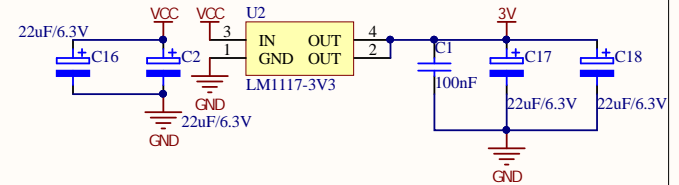

433M RECEIVE

AutoProg

Prog./RST BUTTON

IRD

BEEP

LDO

ESP32

Title		
Size	Number	Revision
A4		
Date:	12/26/2021	Sheet of
File:	G:\UAirV100.SchDoc	Drawn By: