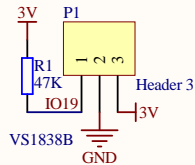

433M RECEIVE

AutoProg

Prog./RST BUTTON

IRD

BEEP

LDO

ESP32

Title		
Size	Number	Revision
A4		
Date:	12/26/2021	Sheet of
File:	G:\UAirV100.SchDoc	Drawn By: