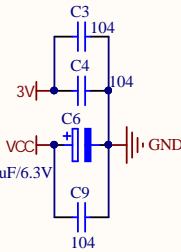

433M RECEIVE

AutoProg

Prog./RST BUTTON

IRD

BEEP

LDO

ESP32

Title		
Size	Number	Revision
A4		
Date:	12/26/2021	Sheet of
File:	G:\UAirV100.SchDoc	Drawn By: