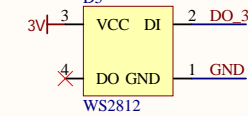

433M RECEIVE

AutoProg

Prog./RST BUTTON

IRD

BEEP

LDO

ESP32

Title		
Size	Number	Revision
A4		
Date:	12/26/2021	Sheet of
File:	G:\UAirV100.SchDoc	Drawn By: