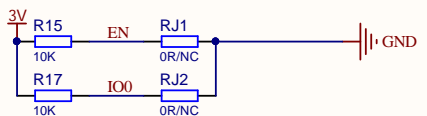

433M RECEIVE

AutoProg

Prog./RST BUTTON

IRD

BEEP

LDO

ESP32

Title		
Size	Number	Revision
A4		
Date:	12/26/2021	Sheet of
File:	G:\UAirV100.SchDoc	Drawn By: