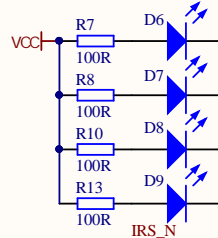

433M RECEIVE

AutoProg

Prog./RST BUTTON

IRD

BEEP

LDO

ESP32

Title		
Size	Number	Revision
A4		
Date:	12/26/2021	Sheet of
File:	G:\UAirV100.SchDoc	Drawn By: