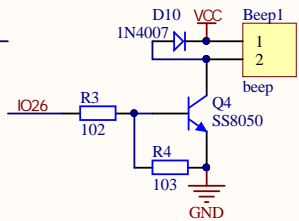

433M RECEIVE

AutoProg

Prog./RST BUTTON

IRD

BEEP

LDO

ESP32

Title		
Size	Number	Revision
A4		
Date:	12/26/2021	Sheet of
File:	G:\UAirV100.SchDoc	Drawn By: