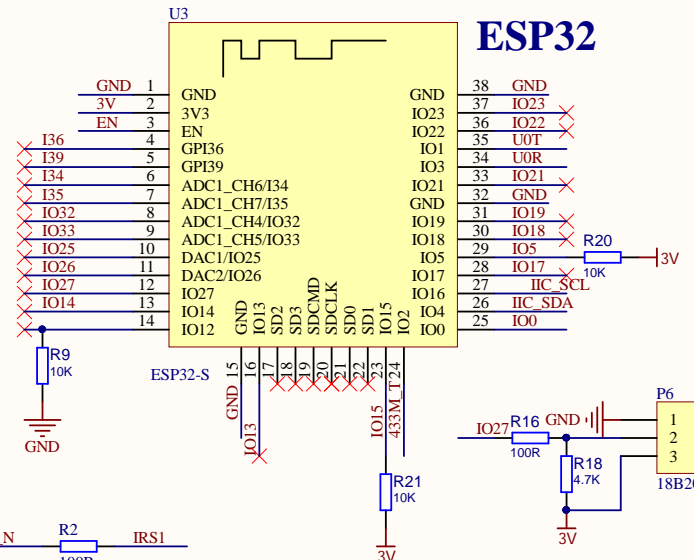

433M RECEIVE

AutoProg

Prog./RST BUTTON

IRD

BEEP

LDO

ESP32

Title		
Size	Number	Revision
A4		
Date:	12/26/2021	Sheet of
File:	G:\UAirV100.SchDoc	Drawn By: