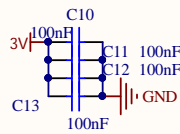

433M RECEIVE

AutoProg

Prog./RST BUTTON

IRD

BEEP

LDO

ESP32

Title		
Size	Number	Revision
A4		
Date:	12/26/2021	Sheet of
File:	G:\UAirV100.SchDoc	Drawn By: