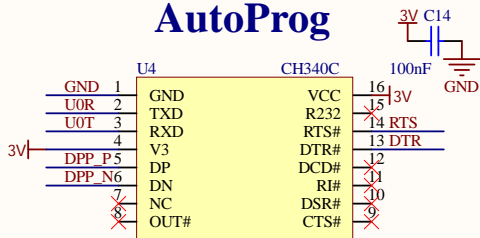

433M RECEIVE

AutoProg

Prog./RST BUTTON

IRD

BEEP

LDO

ESP32

Title		
Size	Number	Revision
A4		
Date:	12/26/2021	Sheet of
File:	G:\UAirV100.SchDoc	Drawn By: