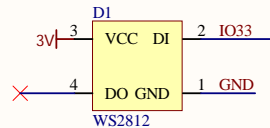

433M RECEIVE

AutoProg

Prog./RST BUTTON

IRD

BEEP

LDO

ESP32

Title		
Size	Number	Revision
A4		
Date:	12/26/2021	Sheet of
File:	G:\UAirV100.SchDoc	Drawn By: