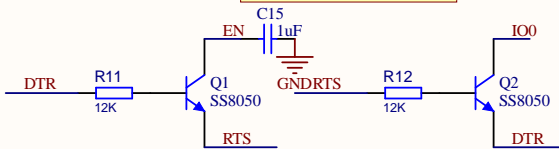

433M RECEIVE

AutoProg

Prog./RST BUTTON

IRD

BEEP

LDO

ESP32

Title		
Size	Number	Revision
A4		
Date:	12/26/2021	Sheet of
File:	G:\UAirV100.SchDoc	Drawn By: