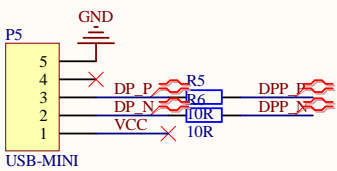

433M RECEIVE

AutoProg

Prog./RST BUTTON

IRD

BEEP

LDO

ESP32

Title		
Size	Number	Revision
A4		
Date:	12/26/2021	Sheet of
File:	G:\UAirV100.SchDoc	Drawn By: