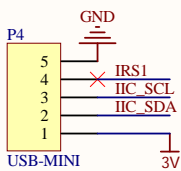

433M RECEIVE

AutoProg

Prog./RST BUTTON

IRD

BEEP

LDO

ESP32

Title		
Size	Number	Revision
A4		
Date:	12/26/2021	Sheet of
File:	G:\UAirV100.SchDoc	Drawn By: