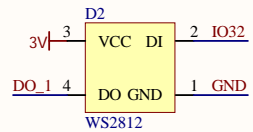

433M RECEIVE

AutoProg

Prog./RST BUTTON

IRD

BEEP

LDO

ESP32

Title		
Size	Number	Revision
A4		
Date:	12/26/2021	Sheet of
File:	G:\UAirV100.SchDoc	Drawn By: