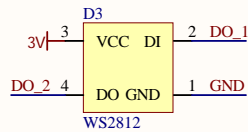

433M RECEIVE

AutoProg

Prog./RST BUTTON

IRD

BEEP

LDO

ESP32

Title		
Size	Number	Revision
A4		
Date:	12/26/2021	Sheet of
File:	G:\UAirV100.SchDoc	Drawn By: