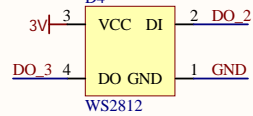

433M RECEIVE

AutoProg

Prog./RST BUTTON

IRD

BEEP

LDO

ESP32

Title		
Size	Number	Revision
A4		
Date:	12/26/2021	Sheet of
File:	G:\UAirV100.SchDoc	Drawn By: