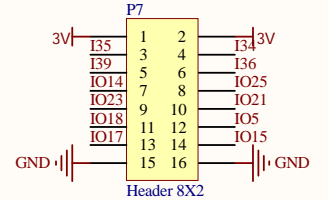

433M RECEIVE

AutoProg

Prog./RST BUTTON

IRD

BEEP

LDO

ESP32

Title		
Size	Number	Revision
A4		
Date:	12/26/2021	Sheet of
File:	G:\UAirV100.SchDoc	Drawn By: